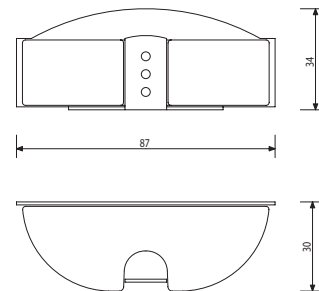

DATA SHEET

LH-100 LED

Colour	Product No.
Stainless steel / satin glass	1545164

Product No.	Power	lm	K	CRI	IP	Size
1545164	1 W / 350 mA	35	3000	> 85	67	H 34 x W 87 x D 34 mm

NB ! LH-100 LED equipped with a 5 m connection cable.