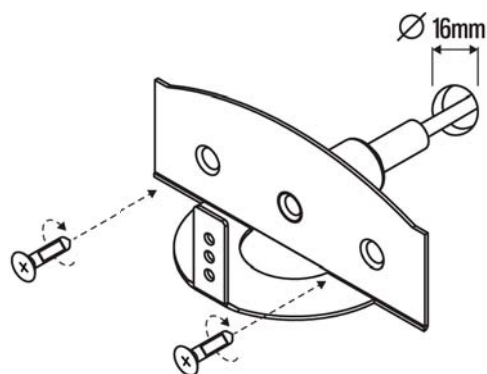

1

2

3

4

NB! LH-100 LED equipped with a 5 m connection cable.