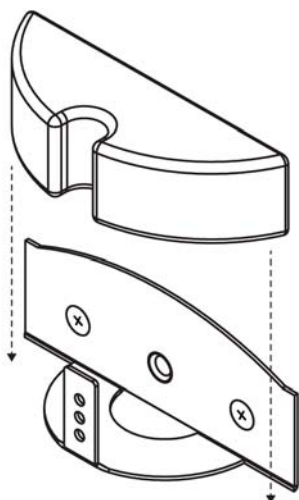

1

2

3

4

NB! LH-100 LED equipped with a 5 m connection cable.