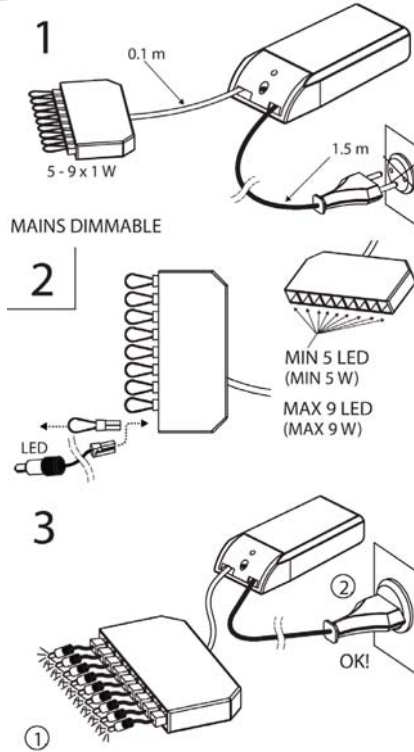

DATA SHEET

LH-100 LED

Colour	Product No.
Stainless steel / satin glass	1545164

Product No.	Power	lm	K	CRI	IP	Size
1545164	1 W / 350 mA	35	3000	> 85	67	H 34 x W 87 x D 34 mm

NB ! LH-100 LED equipped with a 5 m connection cable.

NB! LH-100 LED equipped with a 5 m connection cable.

1532264

1532265

1532266

1532268