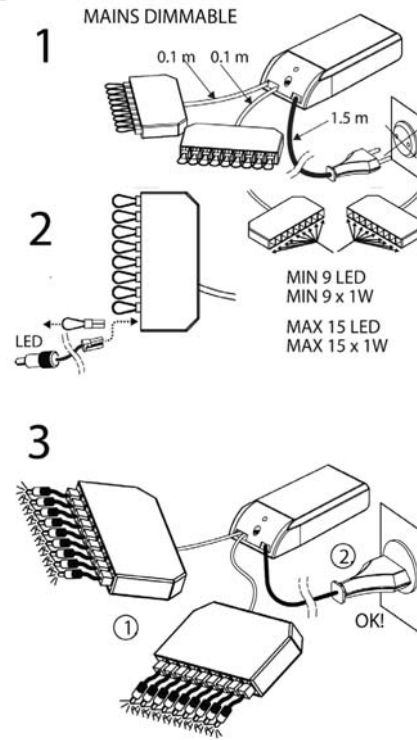

DATA SHEET

LH-100 LED

Colour	Product No.
Stainless steel / satin glass	1545164

Product No.	Power	lm	K	CRI	IP	Size
1545164	1 W / 350 mA	35	3000	> 85	67	H 34 x W 87 x D 34 mm

NB ! LH-100 LED equipped with a 5 m connection cable.

NB! LH-100 LED equipped with a 5 m connection cable.

1532264

1532265

1532266

1532268