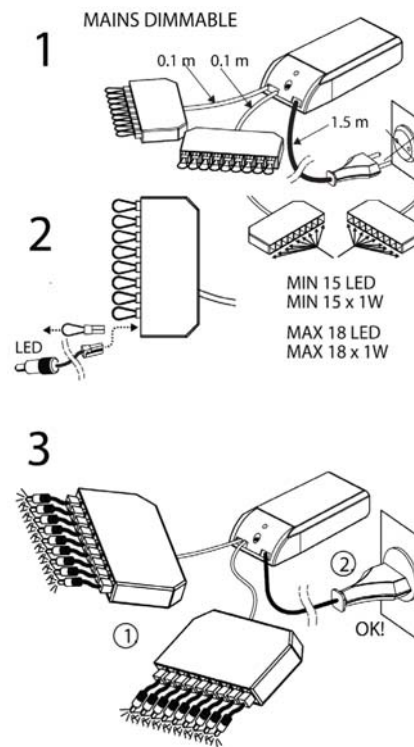

DATA SHEET

LH-100 LED

Colour	Product No.
Stainless steel / satin glass	1545164

Product No.	Power	lm	K	CRI	IP	Size
1545164	1 W / 350 mA	35	3000	> 85	67	H 34 x W 87 x D 34 mm

NB ! LH-100 LED equipped with a 5 m connection cable.

NB! LH-100 LED equipped with a 5 m connection cable.

1532264

1532265

1532266

1532268